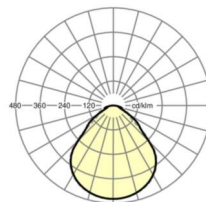

CHARACTERISTICS

Order number	65714026175
EAN number	4020863479160
Commodity code	94051190
Certification mark	IP 20, Protection class I, VDU $65^\circ < 3000$, ENEC10 VDE, F, Indoor, CE
Impact resistance (IK rating)	IK03
Ambient temperatur	ta 25°C
Special properties	Ready for IoT
Warranty period	5 years
State funding programs	BEG - Federal funding for efficient buildings (valid only for Germany)

ELECTRICAL ENGINEERING

Controller	Electronic driver DALI2 (1 pcs.)
System output	37W
Mains voltage	230V/50Hz
Circuit breakers (inrush current)	13 pieces/B10, 24 pieces/B16, 25 pieces/C10, 40 pieces/C16
Energy efficiency class/light source	C

LIGHTING TECHNOLOGY

Placement	LED, Colour rendering/Light colour CRI ≥ 80 / 4000K
Colour tolerance (MacAdam)	3SDCM
Photobiological safety (Luminaire)	RG0
Nominal luminous flux	5283lm
LED service life	100000h L80/B10 (Tq 25°C), 50000h L90/B50 (Tq 25°C)
Luminaire luminous efficiency	141lm/W
UGR lat./long.	18.5 / 18.7

MECHANICS

Housing colour	silver grey/white aluminium RAL 9006
Dimensions (LxWxH)	1248mm x 354mm x 62mm
Weight (net)	6.12kg
Cable entry KE (X/Y)	0mm/0mm
Type of installation	Ceiling-mounted single installation, Ceiling-mounted trunking installation

DEEP-LINK

<https://www.regiolum.de/en/article/65714026175>