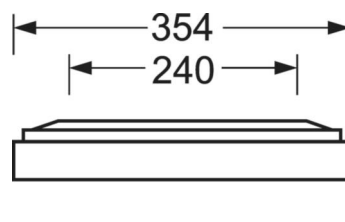

MECHANICS

Housing colour	silver grey/white aluminium RAL 9006
Dimensions (LxWxH)	1248mm x 354mm x 62mm
Weight (net)	6.12kg
Cable entry KE (X/Y)	0mm/0mm
Type of installation	Ceiling-mounted single installation, Ceiling-mounted trunking installation

DEEP-LINK

<https://www.regiolum.de/en/article/65714026175>

Reference	LED 5300lm 840
η_{LB}	100 %
$\Phi_{\downarrow/\uparrow}$	100 % / 0 %
UGR lat./long.	18.5 / 18.7
VDU	$65^\circ < 3000 \text{ cd/m}^2$

Dimensions

L	1248 mm	Length
B	354 mm	Width
H	62 mm	Height
A1	1000 mm	Mounting distance single mounting
A3	248 mm	Mounting distance between luminaires in a light run arrangement
A4	240 mm	Mounting distance (width)
X	0 mm	Distance cable infeed to the center of the luminaire on the X-axis
Y	0 mm	Distance cable infeed to the center of the luminaire on the Y-axis