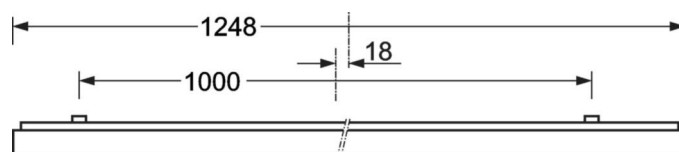

Surface-mounted luminaire - Micro-prismatic diffuser - direct distribution

Steel sheet enclosure, powder-coated rectangular cross-section, integrated Quicklock quick-mount bracket system with catch hook and safety rope for simple and quick mounting; Housing colour silver grey/white aluminium RAL 9006; Micro prism pane in "multilayer" technology, Light distribution direct distribution by means of Micro-prismatic diffuser of PMMA, Homogeneous light distribution; glare reduction through micro prism pane with special "multilayer" technology and optimised light deflecting foil. Suitable for VDU workstations, $65^\circ < 3000 \text{ cd/m}^2$ omnidirectional glare reduction in accordance with current DIN-EN 12464-1 standard, UGR (4H/8H) 18.7. Easy installation of the connection, directly on the top of the luminaire with a terminal cover cap. Electrical connection via 5-pole connection terminal with plug-in contacts.. If required, an AVA-MH universal mounting aid is available as an accessory. Surface-mounted luminaire for ceiling installation;

MECHANICS

Housing colour	silver grey/white aluminium RAL 9006
Dimensions (LxWxH)	1248mm x 354mm x 62mm
Weight (net)	6.12kg
Cable entry KE (X/Y)	0mm/0mm
Type of installation	Ceiling-mounted single installation, Ceiling-mounted trunking installation

DEEP-LINK

<https://www.regiolum.de/en/article/65714026175>

Reference	LED 5300lm 840
η_{LB}	100 %
$\Phi_{\downarrow/\uparrow}$	100 % / 0 %
UGR lat./long.	18.5 / 18.7
VDU	$65^\circ < 3000 \text{ cd/m}^2$

Dimensions

L	1248 mm	Length
B	354 mm	Width
H	62 mm	Height
A1	1000 mm	Mounting distance single mounting
A3	248 mm	Mounting distance between luminaires in a light run arrangement
A4	240 mm	Mounting distance (width)
X	0 mm	Distance cable infeed to the center of the luminaire on the X-axis
Y	0 mm	Distance cable infeed to the center of the luminaire on the Y-axis